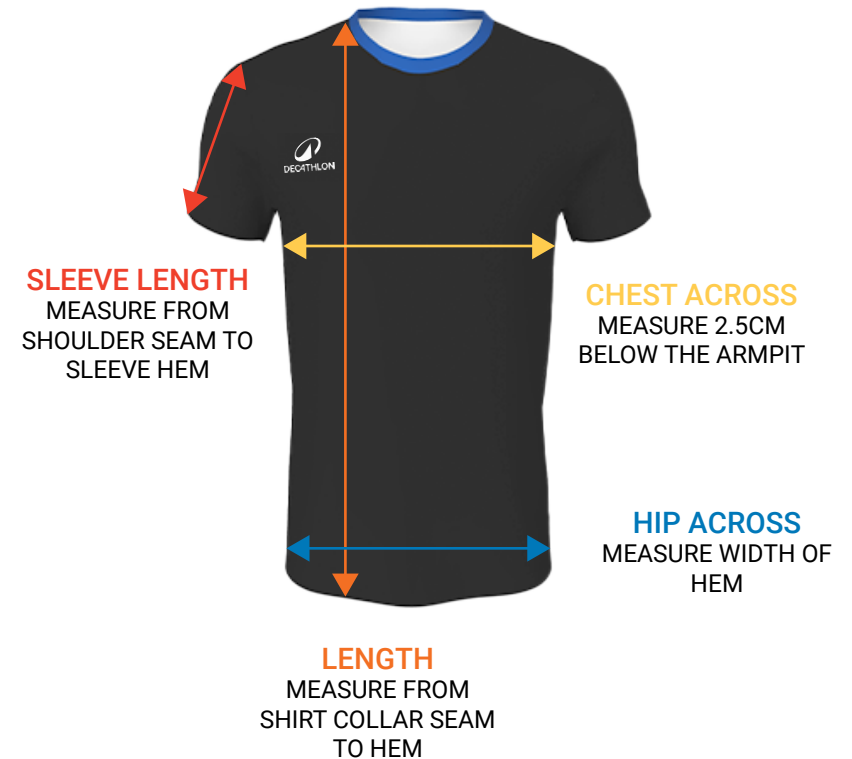

HOCKEY SIZE GUIDE

MENS T-SHIRT SIZE GUIDE:

*All measurements are in cm

SIZE	CHEST ACROSS	LENGTH	HIP ACROSS	SLEEVE LENGTH
S	52	75	50	23
M	55	76	53	23.5
L	58	77	56	24
XL	61	78	59	24.5
2XL	64	79	62	25.5
3XL	67	80	65	26
4XL	70	81	68	26.5