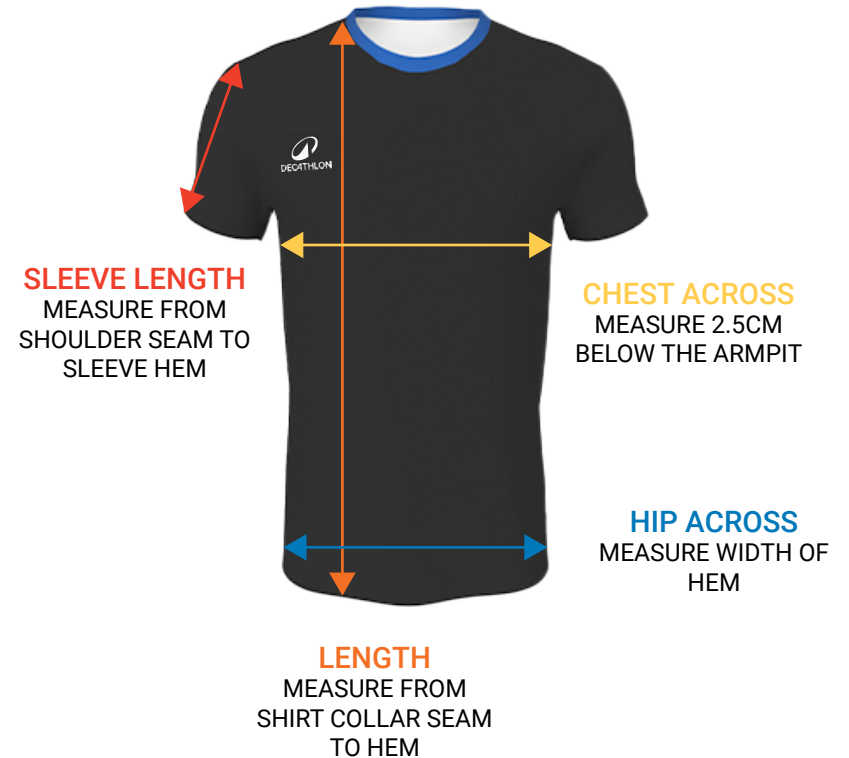

HOCKEY SIZE GUIDE

YOUTH T-SHIRT SIZE GUIDE:

*All measurements are in cm

SIZE	CHEST ACROSS	LENGTH	HIP ACROSS	SLEEVE LENGTH
4XS	35	48	33	16
3XS	38	52	36	17
2XS	41	56	39	18
XS	44	60	42	19
S	46	64	44	20
M	48	66	46	20.5
L	50	68	48	21
XL	52	71	50	21.5

HOW TO MEASURE

1. Find a shirt you like the fit of and lay it out on a flat surface
2. Measure as above diagram explains
3. Refer to the size guide and find the closest size that matches

Please take care when measuring. Our garments are bespoke and we cannot refund any orders due to incorrect sizes ordered. Please note that due to our garments being hand-cut and sewn there is a tolerance of 1cm on all measurements on our size guide.