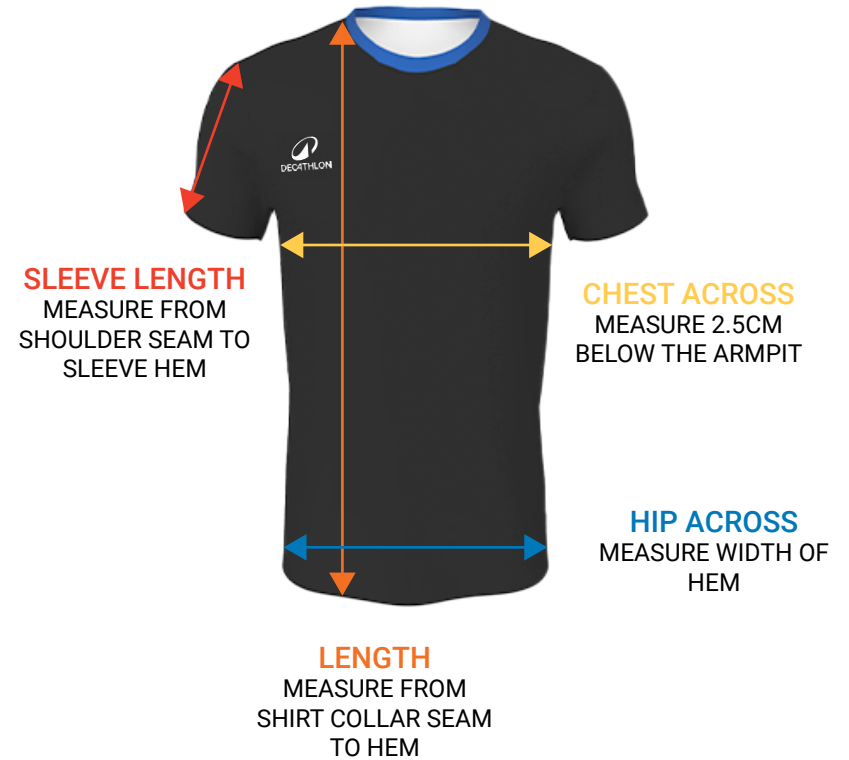

HOW TO MEASURE

1. Find a shirt you like the fit of and lay it out on a flat surface
2. Measure as above diagram explains
3. Refer to the size guide and find the closest size that matches

HOCKEY SIZE GUIDE

YOUTH SLIM FIT T-SHIRT SIZE GUIDE:

*All measurements are in cm

SIZE	CHEST ACROSS	LENGTH	HIP ACROSS	SLEEVE LENGTH
SY	44	60	38	20
MY	46	62	40	20.5
LY	48	64	42	21
XLY	50	66	44	21.5

HOW TO MEASURE

1. Find a shirt you like the fit of and lay it out on a flat surface
2. Measure as above diagram explains
3. Refer to the size guide and find the closest size that matches