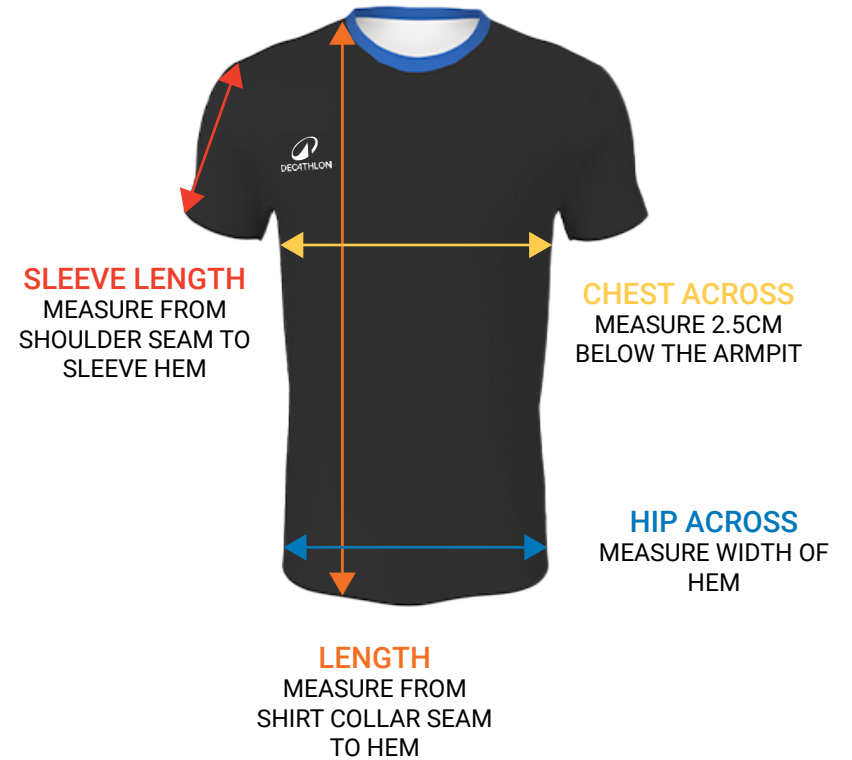

HOCKEY SIZE GUIDE

WOMENS T-SHIRT SIZE GUIDE:

*All measurements are in cm

SIZE	CHEST ACROSS	LENGTH	HIP ACROSS	SLEEVE LENGTH
6	47	62	47	21
8	48	62.5	48	21
10	50.5	63.5	50.5	21.5
12	53	64.5	53	22
14	55.5	65.5	55.5	22.5
16	58	66.5	58	23
18	60.5	67.5	60.5	23.5
20	63	68.5	63	24

HOW TO MEASURE

1. Find a shirt you like the fit of and lay it out on a flat surface
2. Measure as above diagram explains
3. Refer to the size guide and find the closest size that matches

Please take care when measuring. Our garments are bespoke and we cannot refund any orders due to incorrect sizes ordered. Please note that due to our garments being hand-cut and sewn there is a tolerance of 1cm on all measurements on our size guide.