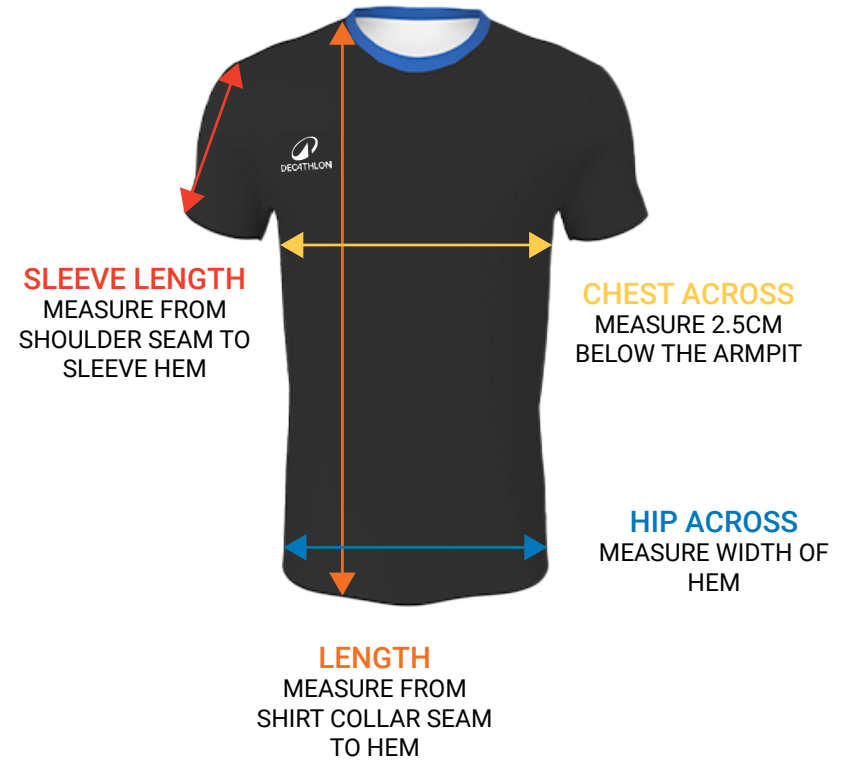

HOW TO MEASURE

1. Find a shirt you like the fit of and lay it out on a flat surface
2. Measure as above diagram explains
3. Refer to the size guide and find the closest size that matches

Please take care when measuring. Our garments are bespoke and we cannot refund any orders due to incorrect sizes ordered. Please note that due to our garments being hand-cut and sewn there is a tolerance of 1cm on all measurements on our size guide.

HOCKEY SIZE GUIDE

ADULT SLIM FIT T-SHIRT SIZE GUIDE:

*All measurements are in cm

SIZE	CHEST ACROSS	LENGTH	HIP ACROSS	SLEEVE LENGTH
S	51	69	45	21
M	54	70	48	22
L	57	71	51	22.5
XL	60	72	54	23
2XL	63	73	57	24
3XL	66	74	60	24.5
4XL	69	75	63	25